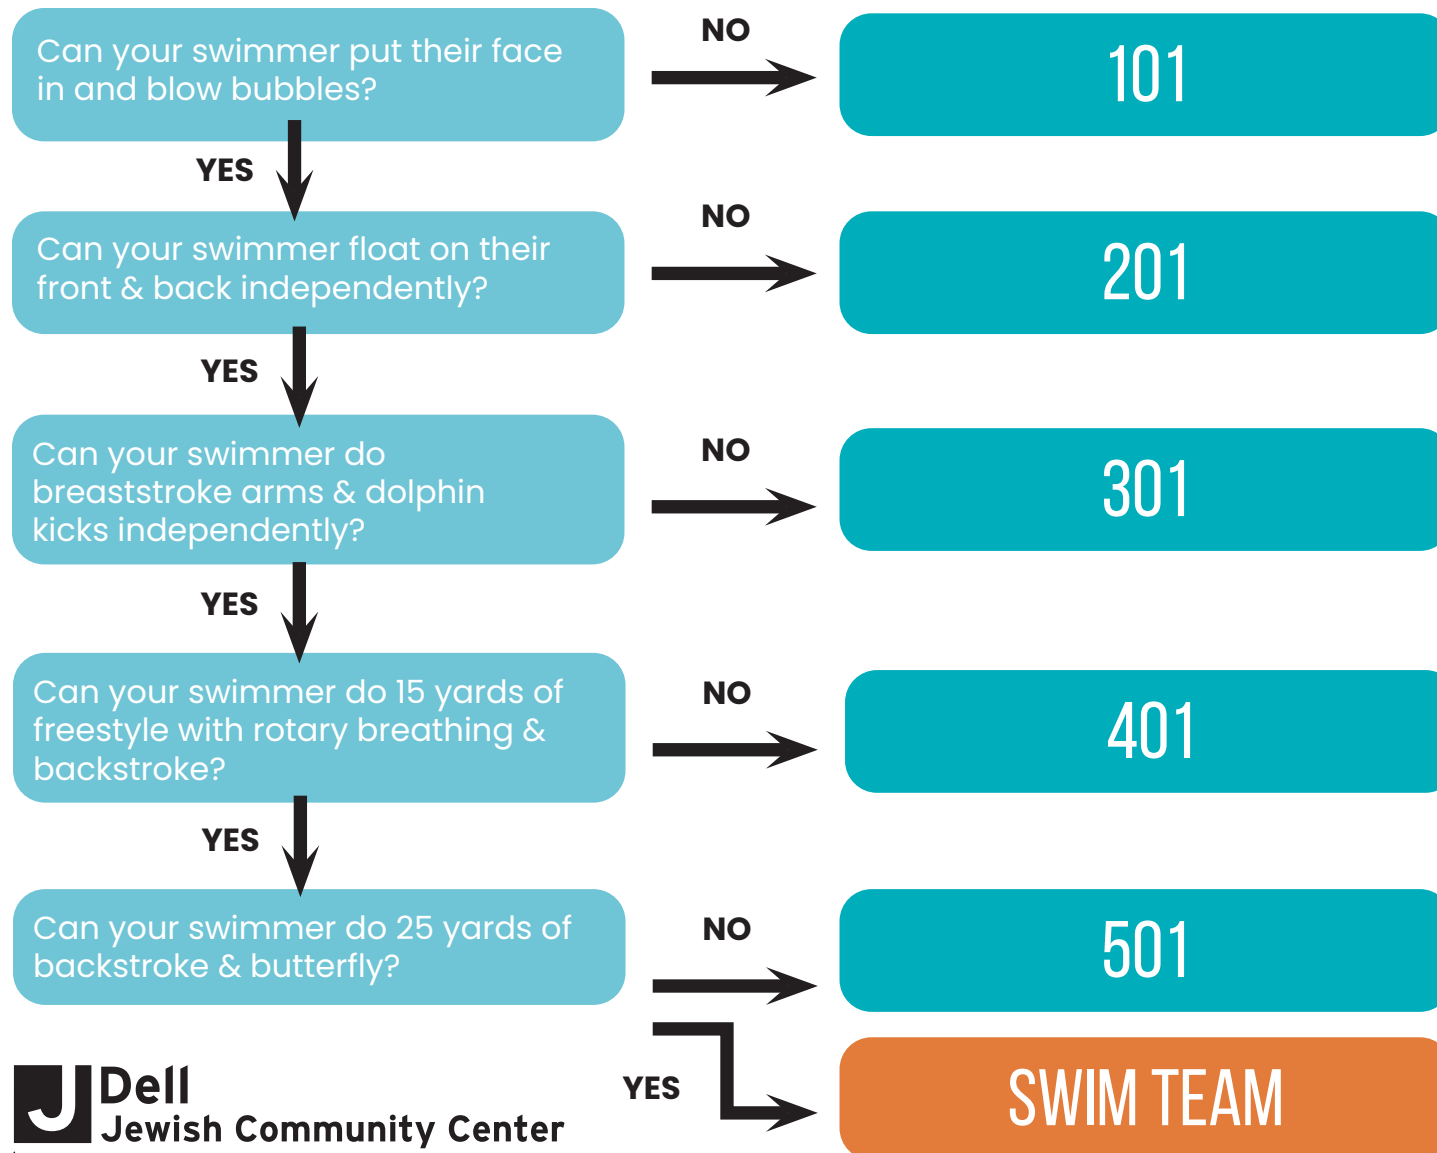

WHAT LEVEL IS MY SWIMMER?

SKILL GROUPS

AGE GROUPS

TADPOLES

6 months – 3 years
Tadpoles & Me

MINNOWS

3 years – 5 years
101 | 201 | 301 | 401 | 501

SEA TURTLES

5 years – 8 years
101 | 201 | 301 | 401 | 501

DOLPHINS

8 years – 13 years
201 | 301 | 401 | 501