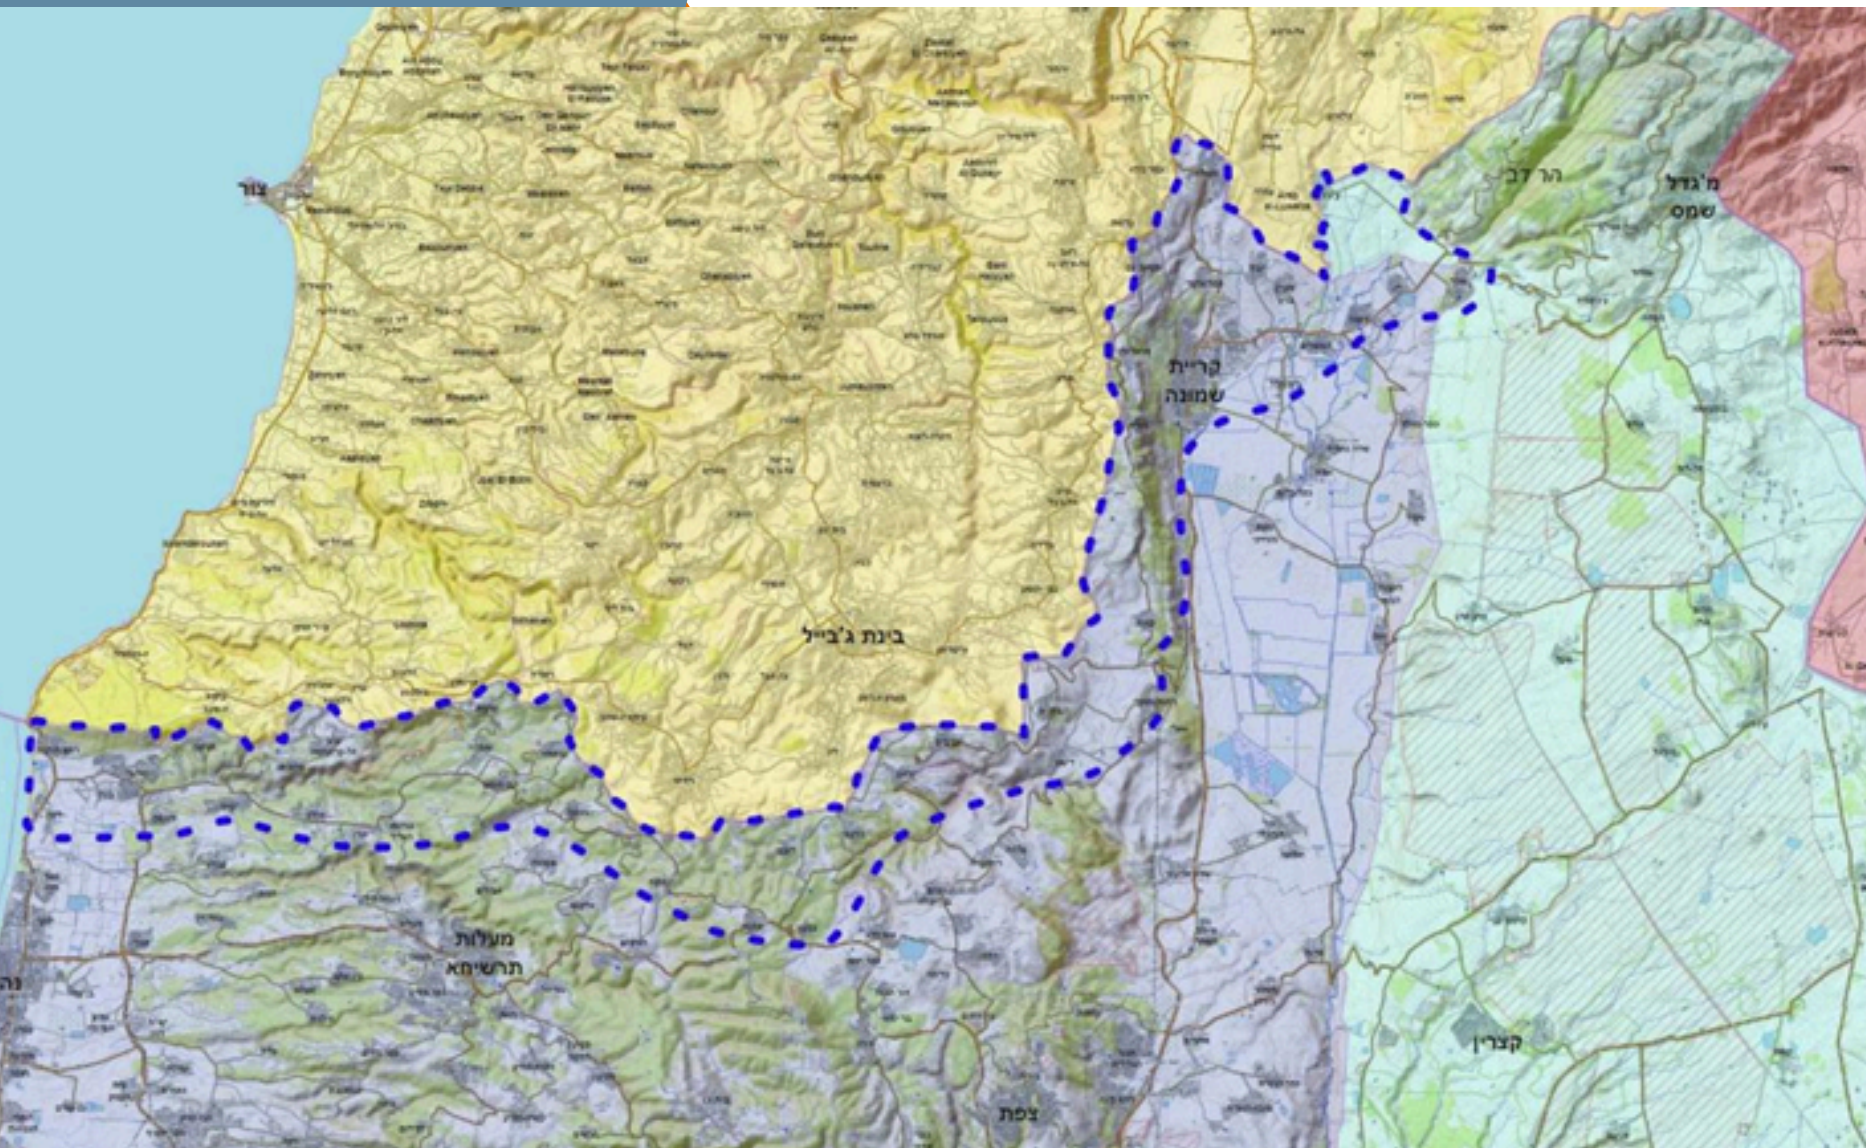

INTRODUCTION

32 Communities: 18 Kibbutzim, 9 Moshavim, 3 communal villages and 2 Arab villages.

Population: 35,000 residents

Area of jurisdiction: 55,000 square acres

(5 times Tel-Aviv)

Conflict Zone Forum

The Northern Conflict Zone communities are located in 20 local authorities within a range of up to 9 kilometers from the Israel-Lebanon border and extend from Nahariya in the Western Galilee to Kiryat Shmona and the Golan Heights in the east. **Around 280,000 Jewish, Muslim, Christian, and Druze residents live in the communities along the conflict zone.**